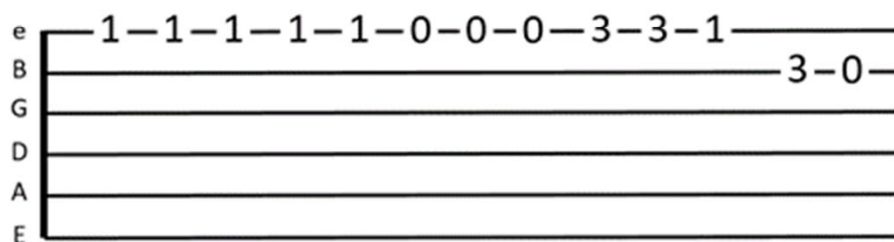

Easy Tablature Songs

Twinkle, Twinkle Little Star

Happy Birthday

Jingle Bells

You Are My Sunshine

Tab for the first line of "You Are My Sunshine":

- e: 0-0
- B: 0-0-0-0 0-1 3-1-0
- G: 0-2 3-0-0-0-2
- D: 0
- A:
- E:

Tab for the second line of "You Are My Sunshine":

- e: 0-0
- B: 0-1 3-1-0 0-1 0
- G: 0-2 0-0-2 2-2-2
- D:
- A:
- E:

12-Bar Blues

Tab for the first system of a 12-Bar Blues:

- e:
- B:
- G:
- D:
- A: 2-4 5-4-2 2-4 5-4-2
- E: 0-4 4 0-4 4