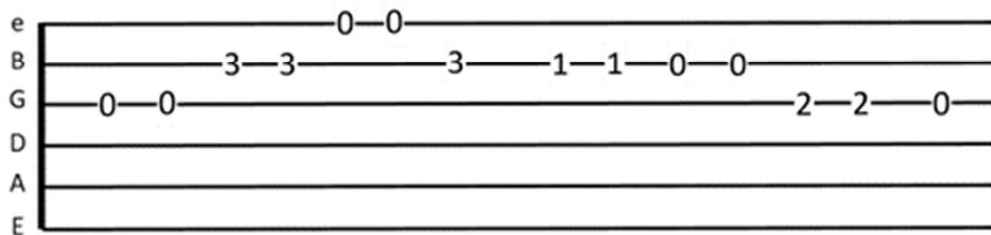

Easy Tablature Songs

Twinkle, Twinkle Little Star

Happy Birthday

Jingle Bells

You Are My Sunshine

Tab for the first line of "You Are My Sunshine":

- e: 0-0
- B: 0-0-0-0 0-1 3-1-0
- G: 0-2 3-0-0-0-2
- D: 0
- A:
- E:

Tab for the second line of "You Are My Sunshine":

- e: 0-0
- B: 0-1 3-1-0 0-1 0
- G: 0-2 0-0-2 2-2-2
- D:
- A:
- E:

12-Bar Blues

Tab for the first system of a 12-Bar Blues:

- e:
- B:
- G:
- D:
- A: 2-4 5-4-2 2-4 5-4-2
- E: 0-4 4 0-4 4